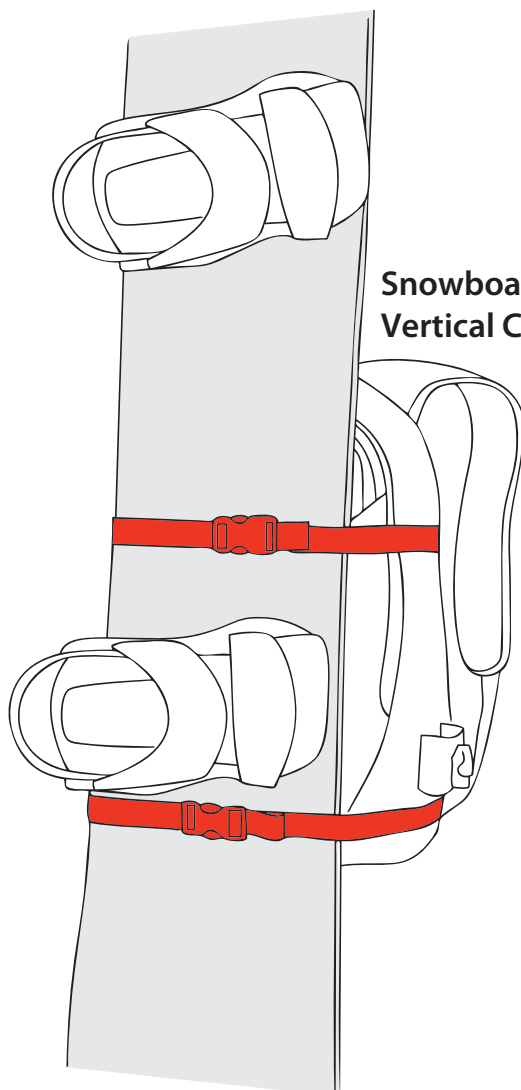

Pack Features

	Diagonal Ski Carry (Cable Assist)	Diagonal Ski Carry (Web Loop)	A-Frame Ski Carry	Snowboard X-Carry	Snowboard Vertical Carry	Insulated Hydration Vertical Carry	Fleece Lined Goggle Pockets	Avalanche Tool Pockets	Quick Stash Pockets	Top Lobster Waist Pocket	Back Access	Helmet Carry
GUIDE 55L	X	X	X	X	X	X	X	X	X	X	X	X
POACHER 45L	X	X	X	X	X	X	X	X	X	X	X	X
BLADE 38L	X	X	X	X	X	X	X	X	X	X	X	X
FRONTIER 36L	X	X	X	X	X	X	X	X	X	X	X	X
PRO II 26L	X	X	X	X	X	X	X	X	X	X	X	X
TEAM HELI PRO DLX 20L	X	X	X	X	X	X	X	X	X	X	X	X
HELI PRO DLX 20L	X	X	X	X	X	X	X	X	X	X	X	X
GIRLS HELI PRO DLX 18L	X	X	X	X	X	X	X	X	X	X	X	X
TEAM HELI PRO 20L	X	X	X	X	X	X	X	X	X	X	X	X
GIRLS TEAM HELI PRO 18L	X	X	X	X	X	X	X	X	X	X	X	X
HELI PRO 20L	X	X	X	X	X	X	X	X	X	X	X	X
GIRLS HELI PRO 18L	X	X	X	X	X	X	X	X	X	X	X	X
TEAM MISSION 25L			X	X	X	X	X	X	X	X	X	X
MISSION 25L			X	X	X	X	X	X	X	X	X	X
GIRLS MISSION 25L			X	X	X	X	X	X	X	X	X	X
BAKER 16L	X		X	X	X	X	X	X	X	X	X	X
HELI PACK 11L	X		X	X	X	X	X	X	X	X	X	X

Features and locations may vary depending on pack style

A-frame ski carry

Avalanche tool pocket

Diagonal ski-carry

Features and locations may vary depending on pack style

Helmet carry (location may vary)

Snowboard Vertical Carry

Snowboard Cross-Carry

Features and locations may vary depending on pack style