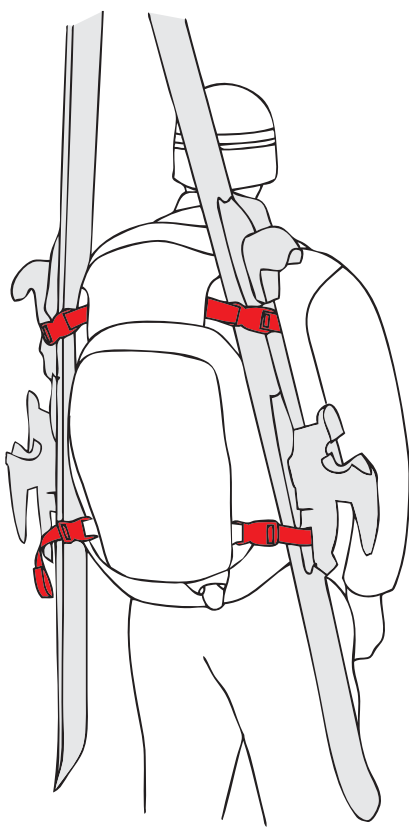

Pack Features

	Diagonal Ski Carry (Cable Assist)	Diagonal Ski Carry (Web Loop)	A-Frame Ski Carry	Snowboard X-Carry	Snowboard Vertical Carry	Insulated Hydration Vertical Carry	Fleece Lined Goggle Pockets	Avalanche Tool Pockets	Quick Stash Pockets	Top Lobster Waist Pocket	Back Access	Helmet Carry
GUIDE 55L	X	X	X	X	X	X	X	X	X	X	X	X
POACHER 45L	X	X	X	X	X	X	X	X	X	X	X	X
BLADE 38L	X	X	X	X	X	X	X	X	X	X	X	X
FRONTIER 36L	X	X	X	X	X	X	X	X	X	X	X	X
PRO II 26L	X	X	X	X	X	X	X	X	X	X	X	X
TEAM HELI PRO DLX 20L	X	X	X	X	X	X	X	X	X	X	X	X
HELI PRO DLX 20L	X	X	X	X	X	X	X	X	X	X	X	X
GIRLS HELI PRO DLX 18L	X	X	X	X	X	X	X	X	X	X	X	X
TEAM HELI PRO 20L	X	X	X	X	X	X	X	X	X	X	X	X
GIRLS TEAM HELI PRO 18L	X	X	X	X	X	X	X	X	X	X	X	X
HELI PRO 20L	X	X	X	X	X	X	X	X	X	X	X	X
GIRLS HELI PRO 18L	X	X	X	X	X	X	X	X	X	X	X	X
TEAM MISSION 25L			X	X	X	X	X	X	X	X	X	X
MISSION 25L			X	X	X	X	X	X	X	X	X	X
GIRLS MISSION 25L			X	X	X	X	X	X	X	X	X	X
BAKER 16L	X		X	X	X	X	X	X	X	X	X	X
HELI PACK 11L	X		X	X	X	X	X	X	X	X	X	X

Features and locations may vary depending on pack style

A-frame ski carry

Avalanche tool pocket

Diagonal ski-carry

Features and locations may vary depending on pack style

Helmet carry (location may vary)

Snowboard Vertical Carry

Snowboard Cross-Carry

Features and locations may vary depending on pack style