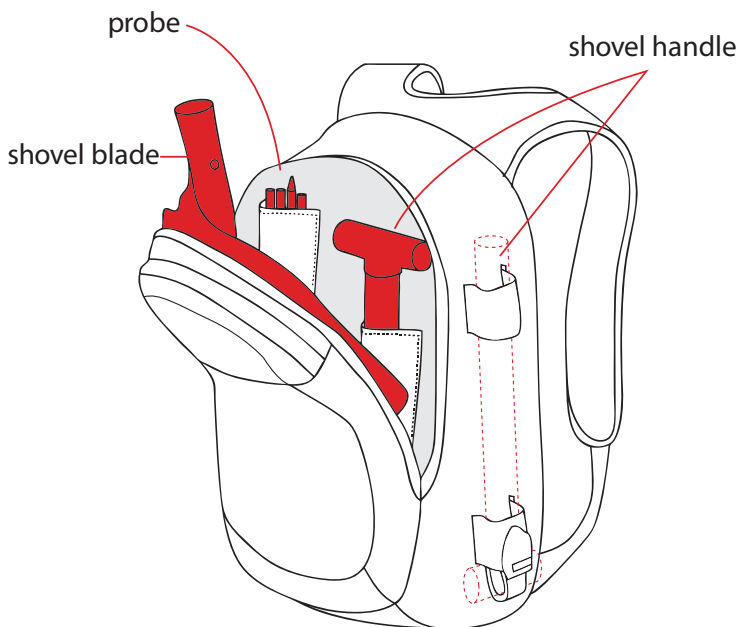

Pack Features

	Diagonal Ski Carry (Cable Assist)	Diagonal Ski Carry (Web Loop)	A-Frame Ski Carry	Snowboard X-Carry	Snowboard Vertical Carry	Insulated Hydration Vertical Carry	Fleece Lined Goggle Pockets	Avalanche Tool Pockets	Quick Stash Pockets	Top Lobster Waist Pocket	Back Access	Helmet Carry
GUIDE 55L	X	X	X	X	X	X	X	X	X	X	X	X
POACHER 45L	X	X	X	X	X	X	X	X	X	X	X	X
BLADE 38L	X	X	X	X	X	X	X	X	X	X	X	X
FRONTIER 36L	X	X	X	X	X	X	X	X	X	X	X	X
PRO II 26L	X	X	X	X	X	X	X	X	X	X	X	X
TEAM HELI PRO DLX 20L	X	X	X	X	X	X	X	X	X	X	X	X
HELI PRO DLX 20L	X	X	X	X	X	X	X	X	X	X	X	X
GIRLS HELI PRO DLX 18L	X	X	X	X	X	X	X	X	X	X	X	X
TEAM HELI PRO 20L	X	X	X	X	X	X	X	X	X	X	X	X
GIRLS TEAM HELI PRO 18L	X	X	X	X	X	X	X	X	X	X	X	X
HELI PRO 20L	X	X	X	X	X	X	X	X	X	X	X	X
GIRLS HELI PRO 18L	X	X	X	X	X	X	X	X	X	X	X	X
TEAM MISSION 25L			X	X	X	X	X	X	X	X	X	X
MISSION 25L			X	X	X	X	X	X	X	X	X	X
GIRLS MISSION 25L			X	X	X	X	X	X	X	X	X	X
BAKER 16L	X		X	X	X	X	X	X	X	X	X	X
HELI PACK 11L	X		X	X	X	X	X	X	X	X	X	X

Features and locations may vary depending on pack style

A-frame ski carry

Avalanche tool pocket

Diagonal ski-carry

Features and locations may vary depending on pack style

Helmet carry (location may vary)

Snowboard Vertical Carry

Snowboard Cross-Carry

Features and locations may vary depending on pack style