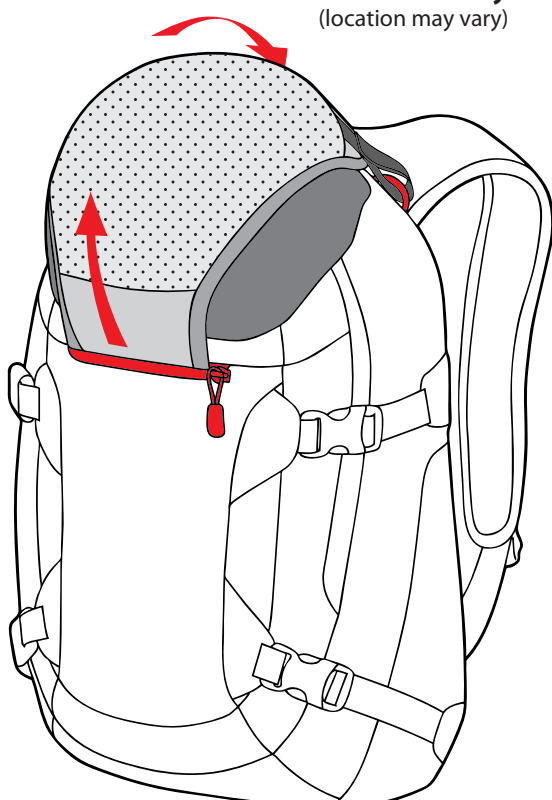

Pack Features

	Diagonal Ski Carry (Cable Assist)	Diagonal Ski Carry (Web Loop)	A-Frame Ski Carry	Snowboard X-Carry	Snowboard Vertical Carry	Insulated Hydration Vertical Carry	Fleece Lined Goggle Pockets	Avalanche Tool Pockets	Quick Stash Pockets	Top Lobster Waist Pocket	Back Access	Helmet Carry
GUIDE 55L	X	X	X	X	X	X	X	X	X	X	X	X
POACHER 45L	X	X	X	X	X	X	X	X	X	X	X	X
BLADE 38L	X	X	X	X	X	X	X	X	X	X	X	X
FRONTIER 36L	X	X	X	X	X	X	X	X	X	X	X	X
PRO II 26L	X	X	X	X	X	X	X	X	X	X	X	X
TEAM HELI PRO DLX 20L	X	X	X	X	X	X	X	X	X	X	X	X
HELI PRO DLX 20L	X	X	X	X	X	X	X	X	X	X	X	X
GIRLS HELI PRO DLX 18L	X	X	X	X	X	X	X	X	X	X	X	X
TEAM HELI PRO 20L	X	X	X	X	X	X	X	X	X	X	X	X
GIRLS TEAM HELI PRO 18L	X	X	X	X	X	X	X	X	X	X	X	X
HELI PRO 20L	X	X	X	X	X	X	X	X	X	X	X	X
GIRLS HELI PRO 18L	X	X	X	X	X	X	X	X	X	X	X	X
TEAM MISSION 25L			X	X	X	X	X	X	X	X	X	X
MISSION 25L			X	X	X	X	X	X	X	X	X	X
GIRLS MISSION 25L			X	X	X	X	X	X	X	X	X	X
BAKER 16L	X		X	X	X	X	X	X	X	X	X	X
HELI PACK 11L	X		X	X	X	X	X	X	X	X	X	X

Features and locations may vary depending on pack style

A-frame ski carry

Avalanche tool pocket

Diagonal ski-carry

Features and locations may vary depending on pack style

Helmet carry (location may vary)

Snowboard Vertical Carry

Snowboard Cross-Carry

Features and locations may vary depending on pack style