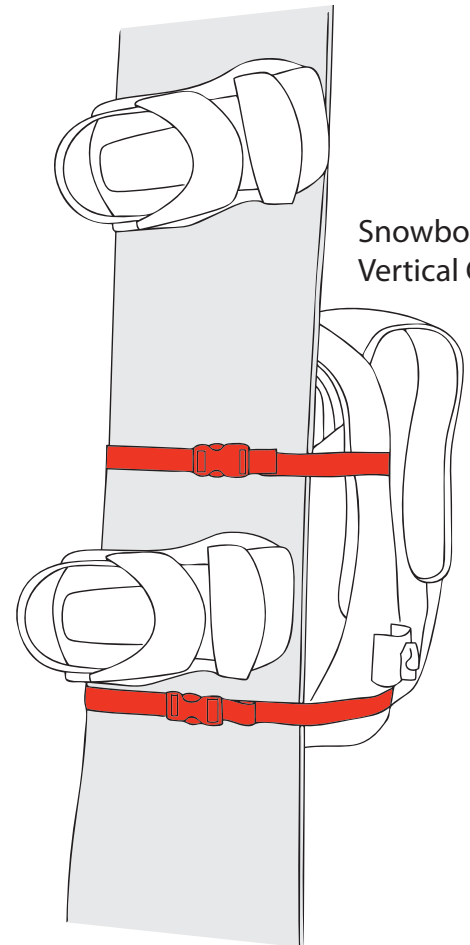

### Pack Feature Checklist

	Diagonal ski-carry	A-frame ski-carry	Snowboard X-carry	Snowboard vertical carry	External shovel carry	Insulated shovel carry	Fleece lined hydration sleeve	Avalanche tool handle loops	Quick stash pocket	Top Loader	Back Access
<b>GUIDE</b>	X	X		X	X	X	X	X	X	X	X
<b>POACHER</b>	X	X		X	X	X	X	X	X	X	X
<b>BLADE</b>	X	X	X	X	X	X	X	X	X	X	X
<b>CHUTE</b>	X	X		X	X	X	X	X			X
<b>TACTIC</b>	X	X		X	X	X	X	X			X
<b>PRO 2</b>	X	X	X	X	X	X	X	X			X
<b>HELI-PRO DLX</b>	X	X	X	X	X	X	X	X			
<b>HELI-PRO</b>	X	X		X	X		X	X			
<b>HELI-PACK</b>	X	X		X	X	X	X	X			
<b>MISSION</b>				X			X	X			
<b>BAKER</b>				X	X	X	X	X			

A-Frame  
Ski-Carry

Diagonal Ski-Carry

Cable Ski-Carry release

Avalanche tool pocket

Snowboard  
Vertical Carry

Snowboard  
Cross Carry