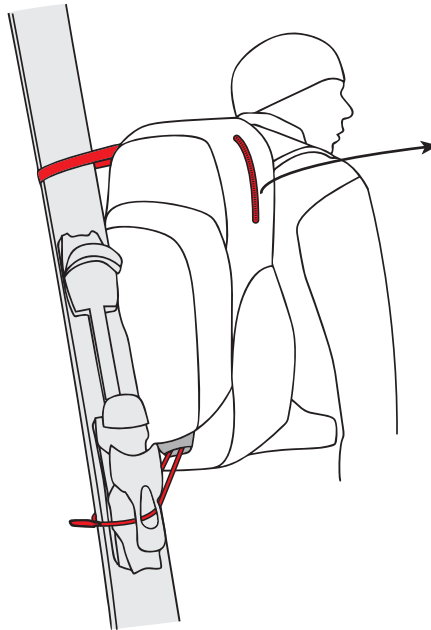

### Pack Feature Checklist

	Diagonal ski-carry	A-frame ski-carry	Snowboard X-carry	Snowboard vertical carry	External shovel carry	Insulated shovel carry	Fleece lined hydration sleeve	Avalanche tool handle loops	Quick stash pocket	Top Loader	Back Access
<b>GUIDE</b>	X	X		X	X	X	X	X	X	X	X
<b>POACHER</b>	X	X		X	X	X	X	X	X	X	X
<b>BLADE</b>	X	X	X	X	X	X	X	X	X	X	X
<b>CHUTE</b>	X	X		X	X	X	X	X			X
<b>TACTIC</b>	X	X		X	X	X	X	X			X
<b>PRO 2</b>	X	X	X	X	X	X	X	X			X
<b>HELI-PRO DLX</b>	X	X	X	X	X	X	X	X			
<b>HELI-PRO</b>	X	X		X	X		X	X			
<b>HELI-PACK</b>	X	X		X	X	X	X	X			
<b>MISSION</b>				X			X	X			
<b>BAKER</b>				X	X	X	X	X			

### Pack Specs

	VOLUME	WEIGHT
<b>GUIDE</b>	3000 ci / 49L	5 lbs. / 2.3 kg
<b>POACHER</b>	2300 ci / 38L	4.7 lbs / 2.1kg
<b>BLADE</b>	1800 ci / 29L	4 lbs. / 1.8 kg
<b>CHUTE</b>	2200 ci / 36L	2.8 lbs. /1.3 kg
<b>TACTIC</b>	1500 ci / 25L	2.6 lbs / 1.2 kg
<b>PRO 2</b>	1600 ci / 26L	3 lbs / 1.5 kg
<b>HELI-PRO DLX</b>	1200 ci / 20L	3 lbs. / 1.5 kg
<b>HELI-PRO</b>	1200 ci / 20L	1.5 lbs. / .7 kg
<b>HELI-PACK</b>	660 ci / 11L	1.9 lbs / .8kg
<b>MISSION</b>	1500 ci / 25L	2 lbs / 1 kg
<b>BAKER</b>	1000 ci / 16L	1.8 lbs / .8kg

A-Frame  
Ski-Carry

Diagonal Ski-Carry

Cable Ski-Carry release

Avalanche tool pocket

Snowboard  
Vertical Carry

Snowboard  
Cross Carry