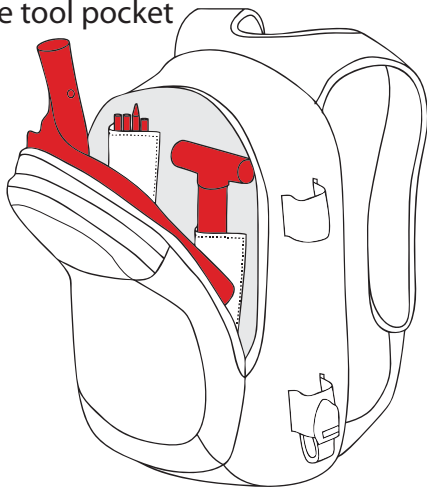

### Pack Feature Checklist

	Diagonal ski-carry	A-frame ski-carry	Snowboard X-carry	Snowboard vertical carry	External shovel carry	Insulated shovel carry	Fleece lined hydration sleeve	Avalanche tool handle loops	Quick stash pocket	Top Loader	Back Access
<b>GUIDE</b>	X	X		X	X	X	X	X	X	X	X
<b>POACHER</b>	X	X		X	X	X	X	X	X	X	X
<b>BLADE</b>	X	X	X	X	X	X	X	X	X	X	X
<b>CHUTE</b>	X	X		X	X	X	X	X			X
<b>TACTIC</b>	X	X		X	X	X	X	X			X
<b>PRO 2</b>	X	X	X	X	X	X	X	X			X
<b>HELI-PRO DLX</b>	X	X	X	X	X	X	X	X			
<b>HELI-PRO</b>	X	X		X	X		X	X			
<b>HELI-PACK</b>	X	X		X	X	X	X	X			
<b>MISSION</b>				X			X	X			
<b>BAKER</b>				X	X	X	X	X			

### Pack Specs

	VOLUME	WEIGHT
<b>GUIDE</b>	3000 ci / 49L	5 lbs. / 2.3 kg
<b>POACHER</b>	2300 ci / 38L	4.7 lbs / 2.1kg
<b>BLADE</b>	1800 ci / 29L	4 lbs. / 1.8 kg
<b>CHUTE</b>	2200 ci / 36L	2.8 lbs. /1.3 kg
<b>TACTIC</b>	1500 ci / 25L	2.6 lbs / 1.2 kg
<b>PRO 2</b>	1600 ci / 26L	3 lbs / 1.5 kg
<b>HELI-PRO DLX</b>	1200 ci / 20L	3 lbs. / 1.5 kg
<b>HELI-PRO</b>	1200 ci / 20L	1.5 lbs. / .7 kg
<b>HELI-PACK</b>	660 ci / 11L	1.9 lbs / .8kg
<b>MISSION</b>	1500 ci / 25L	2 lbs / 1 kg
<b>BAKER</b>	1000 ci / 16L	1.8 lbs / .8kg

A-Frame  
Ski-Carry

Diagonal Ski-Carry

Cable Ski-Carry release

Avalanche tool pocket

Snowboard  
Vertical Carry

Snowboard  
Cross Carry