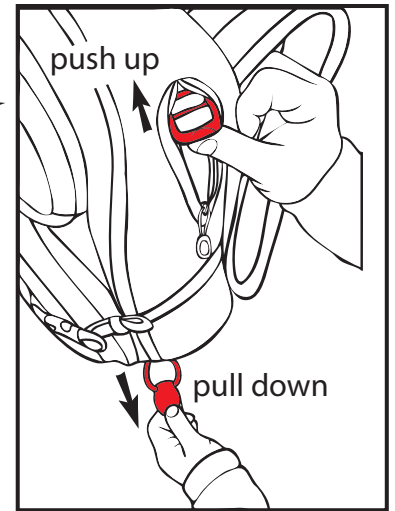

### Pack Feature Checklist

	Diagonal ski-carry	A-frame ski-carry	Snowboard X-carry	Snowboard vertical carry	External shovel carry	Insulated shovel carry	Fleece lined hydration sleeve	Avalanche tool handle loops	Quick stash pocket	Top Loader	Back Access
<b>GUIDE</b>	X	X		X	X	X	X	X	X	X	X
<b>POACHER</b>	X	X		X	X	X	X	X	X	X	X
<b>BLADE</b>	X	X	X	X	X	X	X	X	X	X	X
<b>CHUTE</b>	X	X		X	X	X	X	X			X
<b>TACTIC</b>	X	X		X	X	X	X	X			X
<b>PRO 2</b>	X	X	X	X	X	X	X	X			X
<b>HELI-PRO DLX</b>	X	X	X	X	X	X	X	X			
<b>HELI-PRO</b>	X	X		X	X		X	X			
<b>HELI-PACK</b>	X	X		X	X	X	X	X			
<b>MISSION</b>				X			X	X			
<b>BAKER</b>				X	X	X	X	X			

### Pack Specs

	VOLUME	WEIGHT
<b>GUIDE</b>	3000 ci / 49L	5 lbs. / 2.3 kg
<b>POACHER</b>	2300 ci / 38L	4.7 lbs / 2.1kg
<b>BLADE</b>	1800 ci / 29L	4 lbs. / 1.8 kg
<b>CHUTE</b>	2200 ci / 36L	2.8 lbs. /1.3 kg
<b>TACTIC</b>	1500 ci / 25L	2.6 lbs / 1.2 kg
<b>PRO 2</b>	1600 ci / 26L	3 lbs / 1.5 kg
<b>HELI-PRO DLX</b>	1200 ci / 20L	3 lbs. / 1.5 kg
<b>HELI-PRO</b>	1200 ci / 20L	1.5 lbs. / .7 kg
<b>HELI-PACK</b>	660 ci / 11L	1.9 lbs / .8kg
<b>MISSION</b>	1500 ci / 25L	2 lbs / 1 kg
<b>BAKER</b>	1000 ci / 16L	1.8 lbs / .8kg

A-Frame  
Ski-Carry

Diagonal Ski-Carry

Cable Ski-Carry release

Avalanche tool pocket

Snowboard  
Vertical Carry

Snowboard  
Cross Carry