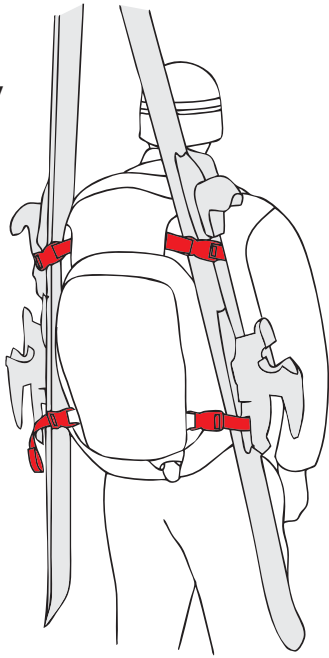

### Pack Feature Checklist

	Diagonal ski-carry	A-frame ski-carry	Snowboard X-carry	Snowboard vertical carry	External shovel carry	Insulated shovel carry	Fleece lined hydration sleeve	Avalanche tool handle loops	Quick stash pocket	Top Loader	Back Access
<b>GUIDE</b>	X	X		X	X	X	X	X	X	X	X
<b>POACHER</b>	X	X		X	X	X	X	X	X	X	X
<b>BLADE</b>	X	X	X	X	X	X	X	X	X	X	X
<b>CHUTE</b>	X	X		X	X	X	X	X			X
<b>TACTIC</b>	X	X		X	X	X	X	X			X
<b>PRO 2</b>	X	X	X	X	X	X	X	X			X
<b>HELI-PRO DLX</b>	X	X	X	X	X	X	X	X			
<b>HELI-PRO</b>	X	X		X	X		X	X			
<b>HELI-PACK</b>	X	X		X	X	X	X	X			
<b>MISSION</b>				X			X	X			
<b>BAKER</b>				X	X	X	X	X			

### Pack Specs

	VOLUME	WEIGHT
<b>GUIDE</b>	3000 ci / 49L	5 lbs. / 2.3 kg
<b>POACHER</b>	2300 ci / 38L	4.7 lbs / 2.1kg
<b>BLADE</b>	1800 ci / 29L	4 lbs. / 1.8 kg
<b>CHUTE</b>	2200 ci / 36L	2.8 lbs. /1.3 kg
<b>TACTIC</b>	1500 ci / 25L	2.6 lbs / 1.2 kg
<b>PRO 2</b>	1600 ci / 26L	3 lbs / 1.5 kg
<b>HELI-PRO DLX</b>	1200 ci / 20L	3 lbs. / 1.5 kg
<b>HELI-PRO</b>	1200 ci / 20L	1.5 lbs. / .7 kg
<b>HELI-PACK</b>	660 ci / 11L	1.9 lbs / .8kg
<b>MISSION</b>	1500 ci / 25L	2 lbs / 1 kg
<b>BAKER</b>	1000 ci / 16L	1.8 lbs / .8kg

A-Frame  
Ski-Carry

Diagonal Ski-Carry

Cable Ski-Carry release

Avalanche tool pocket

Snowboard  
Vertical Carry

Snowboard  
Cross Carry